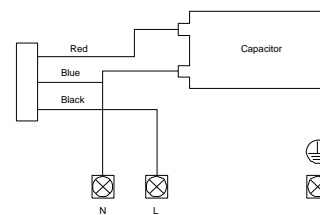

ELECTRICAL CONNECTIONS